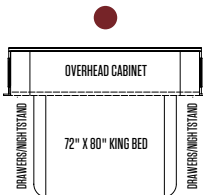

40 QBH

40 QKH

40 QTH

42 QBH

Optional :

Additional floor plans may be added throughout the model year. For a complete and current list of available floor plans and options, visit us online at tiffinmotorhomes.com

PowerGlide® Chassis 40 QBH, 40 QKH, 40 QTH

- PowerGlide Chassis with Cummins ISC 380 HP/1050 Lb. Torque
- GVWR: 36,000 Lb.
- GCWR: 46,000 Lb.

Standard on All Models:

- Trailer Hitch Capacity: 10,000 Lb.
- Fresh Water: 90 Gallons
- Black Water: 50 Gallons
- Grey Water: 70 Gallons
- Fuel Tank—Dual Fuel Fill: 100 Gallons