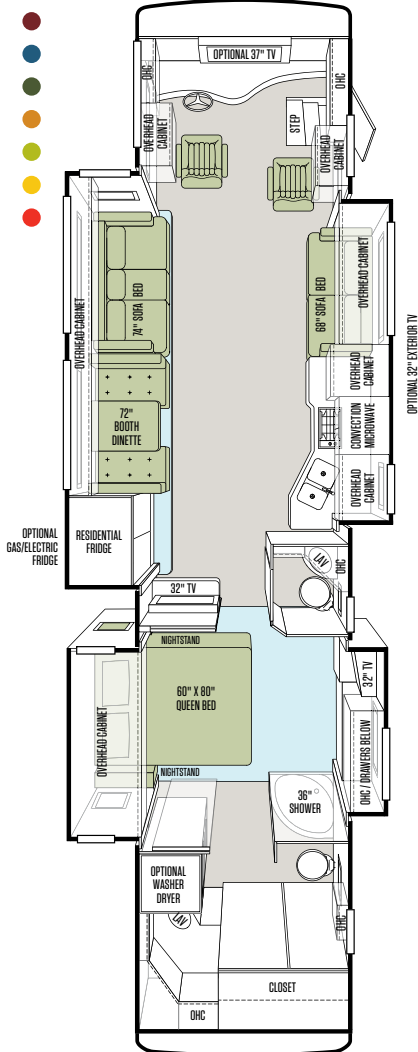

40 QBH

40 QKH

40 QTH

42 QBH

Optional :

Additional floor plans may be added throughout the model year. For a complete and current list of available floor plans and options, visit us online at tiffinmotorhomes.com

Entertainment Center with Fireplace Option

Entertainment Center with Cabinets Instead of Fireplace

Leather Lift Recliner and Flip Table

Pantry Replacing Midsection TV with Relocated Entertainment Center

Specifications

Freightliner® Chassis 42 QBH

- Freightliner Chassis with Cummins ISL 400 HP/1250 Lb. Torque
- GVWR: 45,000 Lb.
- GCWR: 55,000 Lb.

Freightliner® Chassis 40 QBH, 40 QKH, 40 QTH

- Freightliner Chassis with Cummins ISC 380 HP/1050 Lb. Torque
- GVWR: 32,400 Lb.
- GCWR: 42,400 Lb.

PowerGlide® Chassis 40 QBH, 40 QKH, 40 QTH

- PowerGlide Chassis with Cummins ISC 380 HP/1050 Lb. Torque
- GVWR: 36,000 Lb.
- GCWR: 46,000 Lb.

Standard on All Models:

- Trailer Hitch Capacity: 10,000 Lb.
- Fresh Water: 90 Gallons
- Black Water: 50 Gallons
- Grey Water: 70 Gallons
- Fuel Tank—Dual Fuel Fill: 100 Gallons