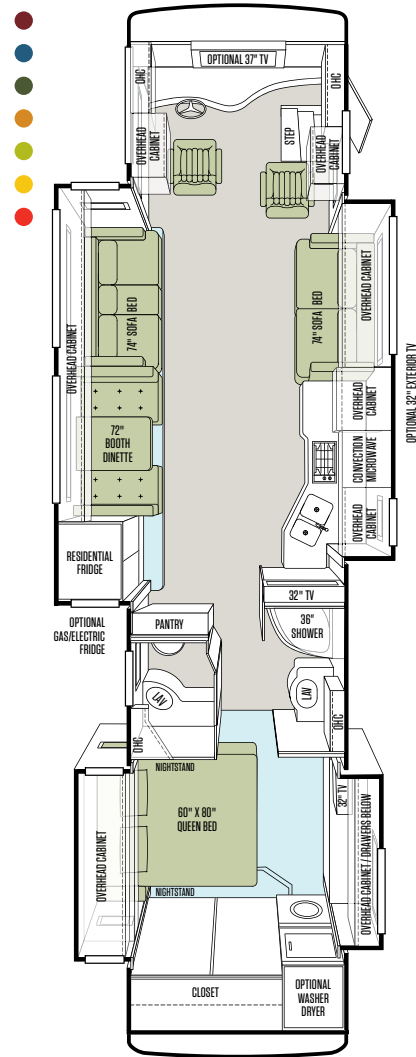

40 QBH

40 QKH

40 QTH

42 QBH

Optional :

Additional floor plans may be added throughout the model year. For a complete and current list of available floor plans and options, visit us online at tiffinmotorhomes.com

Entertainment Center with Fireplace Option

Entertainment Center with Cabinets Instead of Fireplace

Leather Lift Recliner and Flip Table

Pantry Replacing Midsection TV with Relocated Entertainment Center

Specifications

Freightliner® Chassis 42 QBH

- Freightliner Chassis with Cummins ISL 400 HP/1250 Lb. Torque
- GVWR: 45,000 Lb.
- GCWR: 55,000 Lb.

Freightliner® Chassis 40 QBH, 40 QKH, 40 QTH

- Freightliner Chassis with Cummins ISC 380 HP/1050 Lb. Torque
- GVWR: 32,400 Lb.
- GCWR: 42,400 Lb.

PowerGlide® Chassis 40 QBH, 40 QKH, 40 QTH

- PowerGlide Chassis with Cummins ISC 380 HP/1050 Lb. Torque
- GVWR: 36,000 Lb.
- GCWR: 46,000 Lb.

Standard on All Models:

- Trailer Hitch Capacity: 10,000 Lb.
- Fresh Water: 90 Gallons
- Black Water: 50 Gallons
- Grey Water: 70 Gallons
- Fuel Tank—Dual Fuel Fill: 100 Gallons