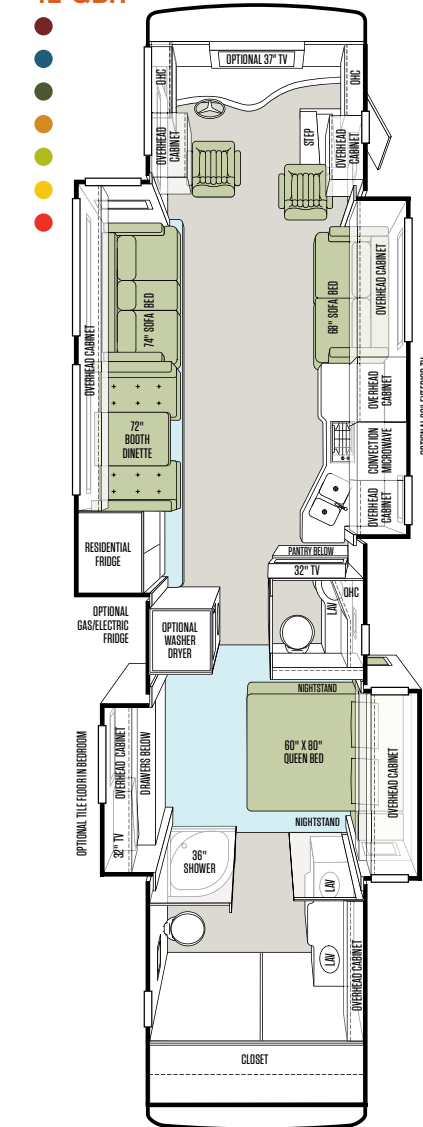

40 QBH

40 QKH

40 QTH

42 QBH

Optional :

Additional floor plans may be added throughout the model year. For a complete and current list of available floor plans and options, visit us online at tiffinmotorhomes.com

Entertainment Center with Fireplace Option

Entertainment Center with Cabinets Instead of Fireplace

Leather Lift Recliner and Flip Table

Pantry Replacing Midsection TV with Relocated Entertainment Center

Specifications

Freightliner® Chassis 42 QBH

- Freightliner Chassis with Cummins ISL 400 HP/1250 Lb. Torque
- GVWR: 45,000 Lb.
- GCWR: 55,000 Lb.

Freightliner® Chassis 40 QBH, 40 QKH, 40 QTH

- Freightliner Chassis with Cummins ISC 380 HP/1050 Lb. Torque
- GVWR: 32,400 Lb.
- GCWR: 42,400 Lb.

PowerGlide® Chassis 40 QBH, 40 QKH, 40 QTH

- PowerGlide Chassis with Cummins ISC 380 HP/1050 Lb. Torque
- GVWR: 36,000 Lb.
- GCWR: 46,000 Lb.

Standard on All Models:

- Trailer Hitch Capacity: 10,000 Lb.
- Fresh Water: 90 Gallons
- Black Water: 50 Gallons
- Grey Water: 70 Gallons
- Fuel Tank—Dual Fuel Fill: 100 Gallons