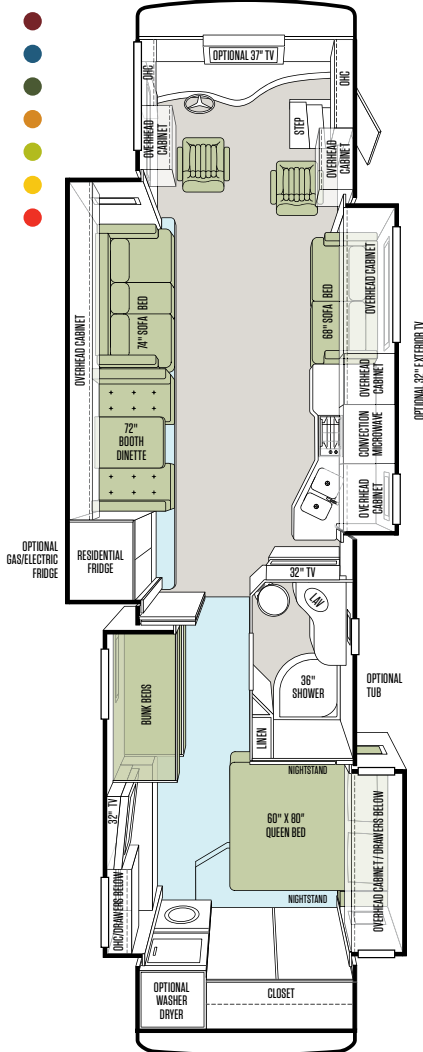

40 QBH

40 QKH

40 QTH

42 QBH

Optional :

Additional floor plans may be added throughout the model year. For a complete and current list of available floor plans and options, visit us online at tiffinmotorhomes.com

Entertainment Center with Fireplace Option

Entertainment Center with Cabinets Instead of Fireplace

Leather Lift Recliner and Flip Table

Pantry Replacing Midsection TV with Relocated Entertainment Center

Specifications

Freightliner® Chassis 42 QBH

- Freightliner Chassis with Cummins ISL 400 HP/1250 Lb. Torque
- GVWR: 45,000 Lb.
- GCWR: 55,000 Lb.

Freightliner® Chassis 40 QBH, 40 QKH, 40 QTH

- Freightliner Chassis with Cummins ISC 380 HP/1050 Lb. Torque
- GVWR: 32,400 Lb.
- GCWR: 42,400 Lb.

PowerGlide® Chassis 40 QBH, 40 QKH, 40 QTH

- PowerGlide Chassis with Cummins ISC 380 HP/1050 Lb. Torque
- GVWR: 36,000 Lb.
- GCWR: 46,000 Lb.

Standard on All Models:

- Trailer Hitch Capacity: 10,000 Lb.
- Fresh Water: 90 Gallons
- Black Water: 50 Gallons
- Grey Water: 70 Gallons
- Fuel Tank—Dual Fuel Fill: 100 Gallons