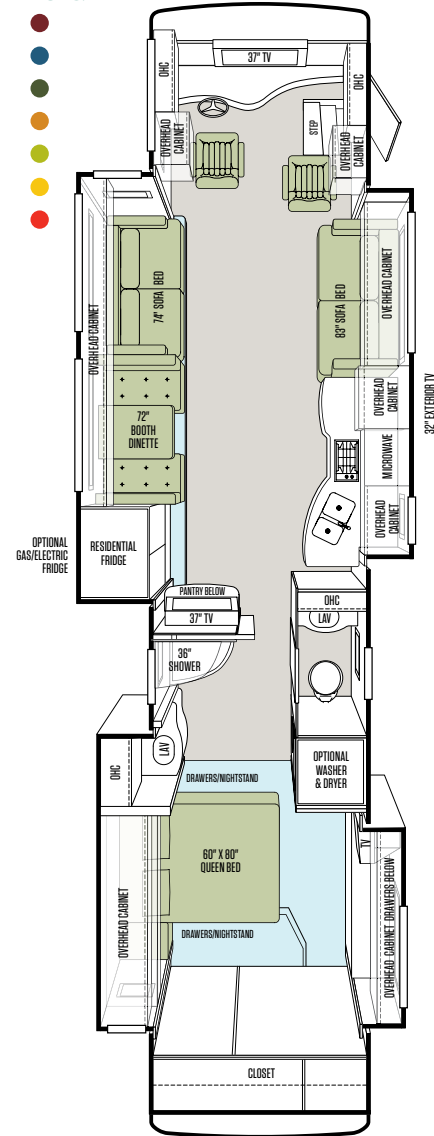

40 QBP

40 QXP

43 QGP

43 GRP

Optional :

Additional floor plans may be added throughout the model year. For a complete and current list of available floor plans and options, visit us online at tiffinmotorhomes.com

Entertainment Center with Fireplace Option

Entertainment Center with Cabinets Instead of Fireplace

Leather Lift Recliner and Flip Table

Pantry Replacing Midsection TV with Relocated Entertainment Center

Specifications

Freightliner® Chassis 40 QBP, 40 QXP

- Freightliner Chassis with Cummins ISL 450 HP/1250 Lb. Torque
- GVWR: 35,600 Lb.
- GCWR: 45,600 Lb.

Freightliner® Chassis 43 QGP, 43 QRP

- Freightliner Chassis with Cummins ISL 450 HP/1250 Lb. Torque
- GVWR: 45,600 Lb.
- GCWR: 55,600 Lb.

Standard on All Models:

- Trailer Hitch Capacity: 10,000 Lb.
- Fresh Water: 90 Gallons
- Black Water: 50 Gallons
- Grey Water: 70 Gallons
- Fuel Tank—Dual Fuel Fill: 150 Gallons

All options may not be available in every model. Because of progressive improvements, specifications, standard & optional equipment are subject to change without notice or obligation. For a complete and up-to-date list of available options and specifications, visit tiffinmotorhomes.com