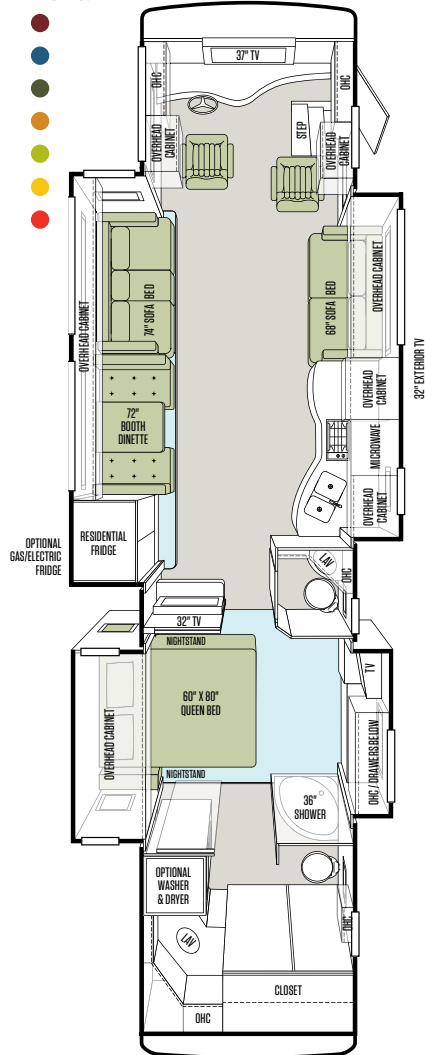

40 QBP

40 QXP

43 QGP

43 GRP

Optional :

Additional floor plans may be added throughout the model year. For a complete and current list of available floor plans and options, visit us online at tiffinmotorhomes.com

Entertainment Center with Fireplace Option

Entertainment Center with Cabinets Instead of Fireplace

Leather Lift Recliner and Flip Table

Pantry Replacing Midsection TV with Relocated Entertainment Center

Specifications

Freightliner® Chassis 40 QBP, 40 QXP

- Freightliner Chassis with Cummins ISL 450 HP/1250 Lb. Torque
- GVWR: 35,600 Lb.
- GCWR: 45,600 Lb.

Freightliner® Chassis 43 QGP, 43 QRP

- Freightliner Chassis with Cummins ISL 450 HP/1250 Lb. Torque
- GVWR: 45,600 Lb.
- GCWR: 55,600 Lb.

Standard on All Models:

- Trailer Hitch Capacity: 10,000 Lb.
- Fresh Water: 90 Gallons
- Black Water: 50 Gallons
- Grey Water: 70 Gallons
- Fuel Tank—Dual Fuel Fill: 150 Gallons

All options may not be available in every model. Because of progressive improvements, specifications, standard & optional equipment are subject to change without notice or obligation. For a complete and up-to-date list of available options and specifications, visit tiffinmotorhomes.com