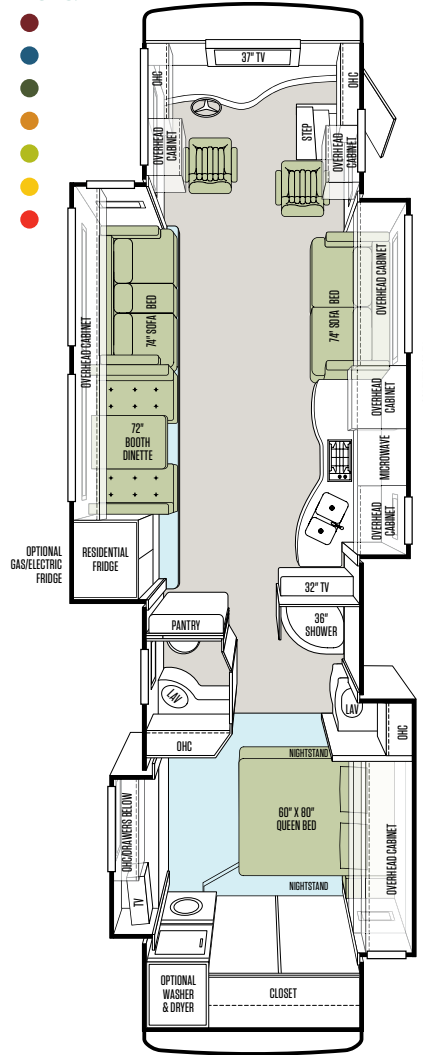

40 QBP

40 QXP

43 QGP

43 GRP

Optional :

Additional floor plans may be added throughout the model year. For a complete and current list of available floor plans and options, visit us online at tiffinmotorhomes.com

Entertainment Center with Fireplace Option

Entertainment Center with Cabinets Instead of Fireplace

Leather Lift Recliner and Flip Table

Pantry Replacing Midsection TV with Relocated Entertainment Center

Specifications

Freightliner® Chassis 40 QBP, 40 QXP

- Freightliner Chassis with Cummins ISL 450 HP/1250 Lb. Torque
- GVWR: 35,600 Lb.
- GCWR: 45,600 Lb.

Freightliner® Chassis 43 QGP, 43 QRP

- Freightliner Chassis with Cummins ISL 450 HP/1250 Lb. Torque
- GVWR: 45,600 Lb.
- GCWR: 55,600 Lb.

Standard on All Models:

- Trailer Hitch Capacity: 10,000 Lb.
- Fresh Water: 90 Gallons
- Black Water: 50 Gallons
- Grey Water: 70 Gallons
- Fuel Tank—Dual Fuel Fill: 150 Gallons

All options may not be available in every model. Because of progressive improvements, specifications, standard & optional equipment are subject to change without notice or obligation. For a complete and up-to-date list of available options and specifications, visit tiffinmotorhomes.com