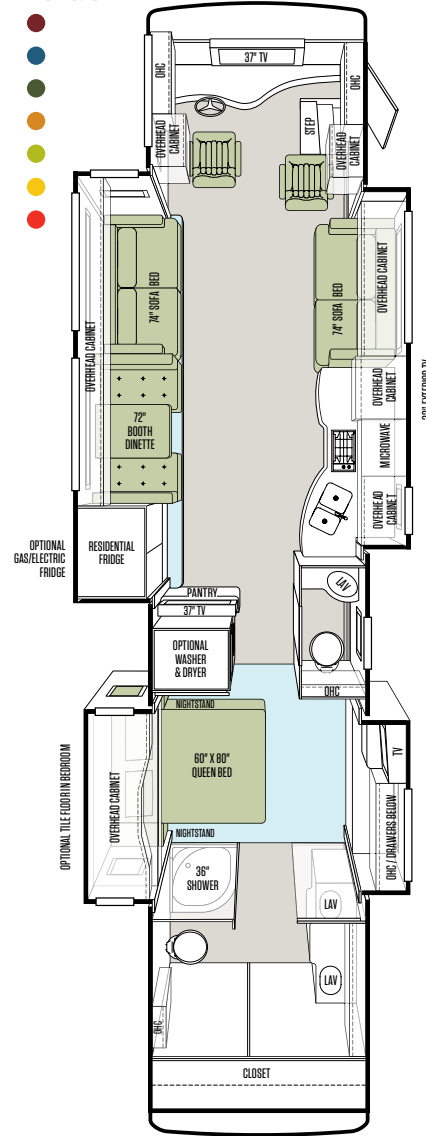

40 QBP

40 QXP

43 QGP

43 GRP

Optional :

Additional floor plans may be added throughout the model year. For a complete and current list of available floor plans and options, visit us online at tiffinmotorhomes.com

Entertainment Center with Fireplace Option

Entertainment Center with Cabinets Instead of Fireplace

Leather Lift Recliner and Flip Table

Pantry Replacing Midsection TV with Relocated Entertainment Center

Specifications

Freightliner® Chassis 40 QBP, 40 QXP

- Freightliner Chassis with Cummins ISL 450 HP/1250 Lb. Torque
- GVWR: 35,600 Lb.
- GCWR: 45,600 Lb.

Freightliner® Chassis 43 QGP, 43 QRP

- Freightliner Chassis with Cummins ISL 450 HP/1250 Lb. Torque
- GVWR: 45,600 Lb.
- GCWR: 55,600 Lb.

Standard on All Models:

- Trailer Hitch Capacity: 10,000 Lb.
- Fresh Water: 90 Gallons
- Black Water: 50 Gallons
- Grey Water: 70 Gallons
- Fuel Tank—Dual Fuel Fill: 150 Gallons

All options may not be available in every model. Because of progressive improvements, specifications, standard & optional equipment are subject to change without notice or obligation. For a complete and up-to-date list of available options and specifications, visit tiffinmotorhomes.com